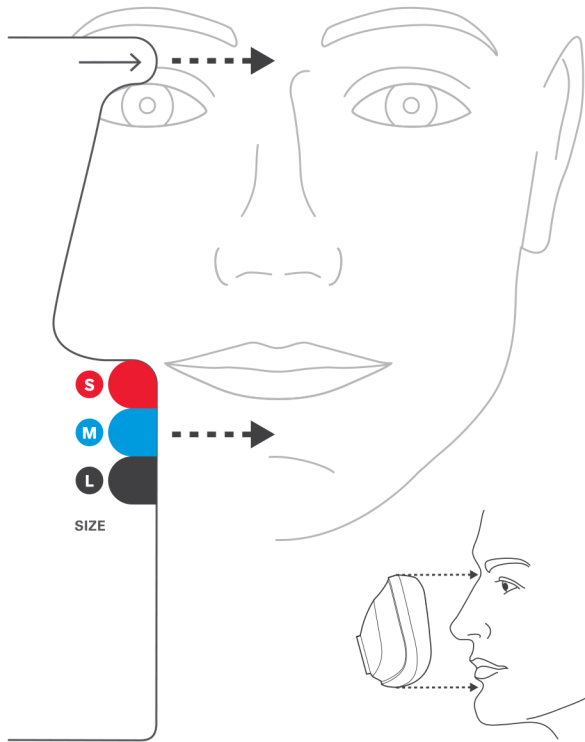

# AirFit™ F20

Full face mask  
Full face mask **for Her**

# ResMed

© 2016 ResMed Ltd. All Rights Reserved. Specifications may change without notice.  
Product availability may vary across regions.

Rx Only  0123

Sample size check

10 mm 20 mm 30 mm 40 mm 50 mm 60 mm 70 mm 80 mm 90 mm 100 mm 110 mm 120 mm 130 mm 140 mm 150 mm 160 mm 170 mm